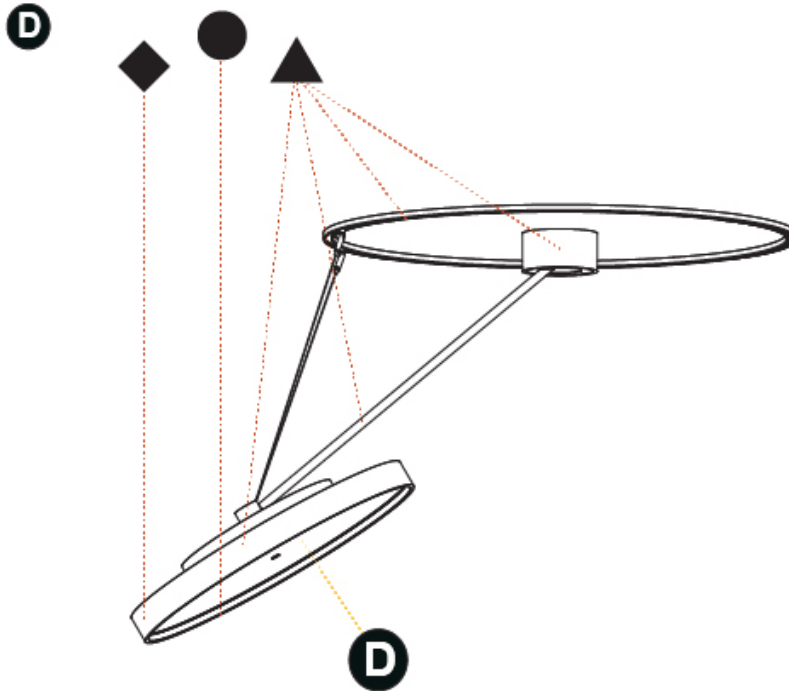

SIGN DIVA DANCER KORONA SUSPENSION

A30880-

PROJECT

TYPE

SPECIFIER

QUANTITY

DATE

A